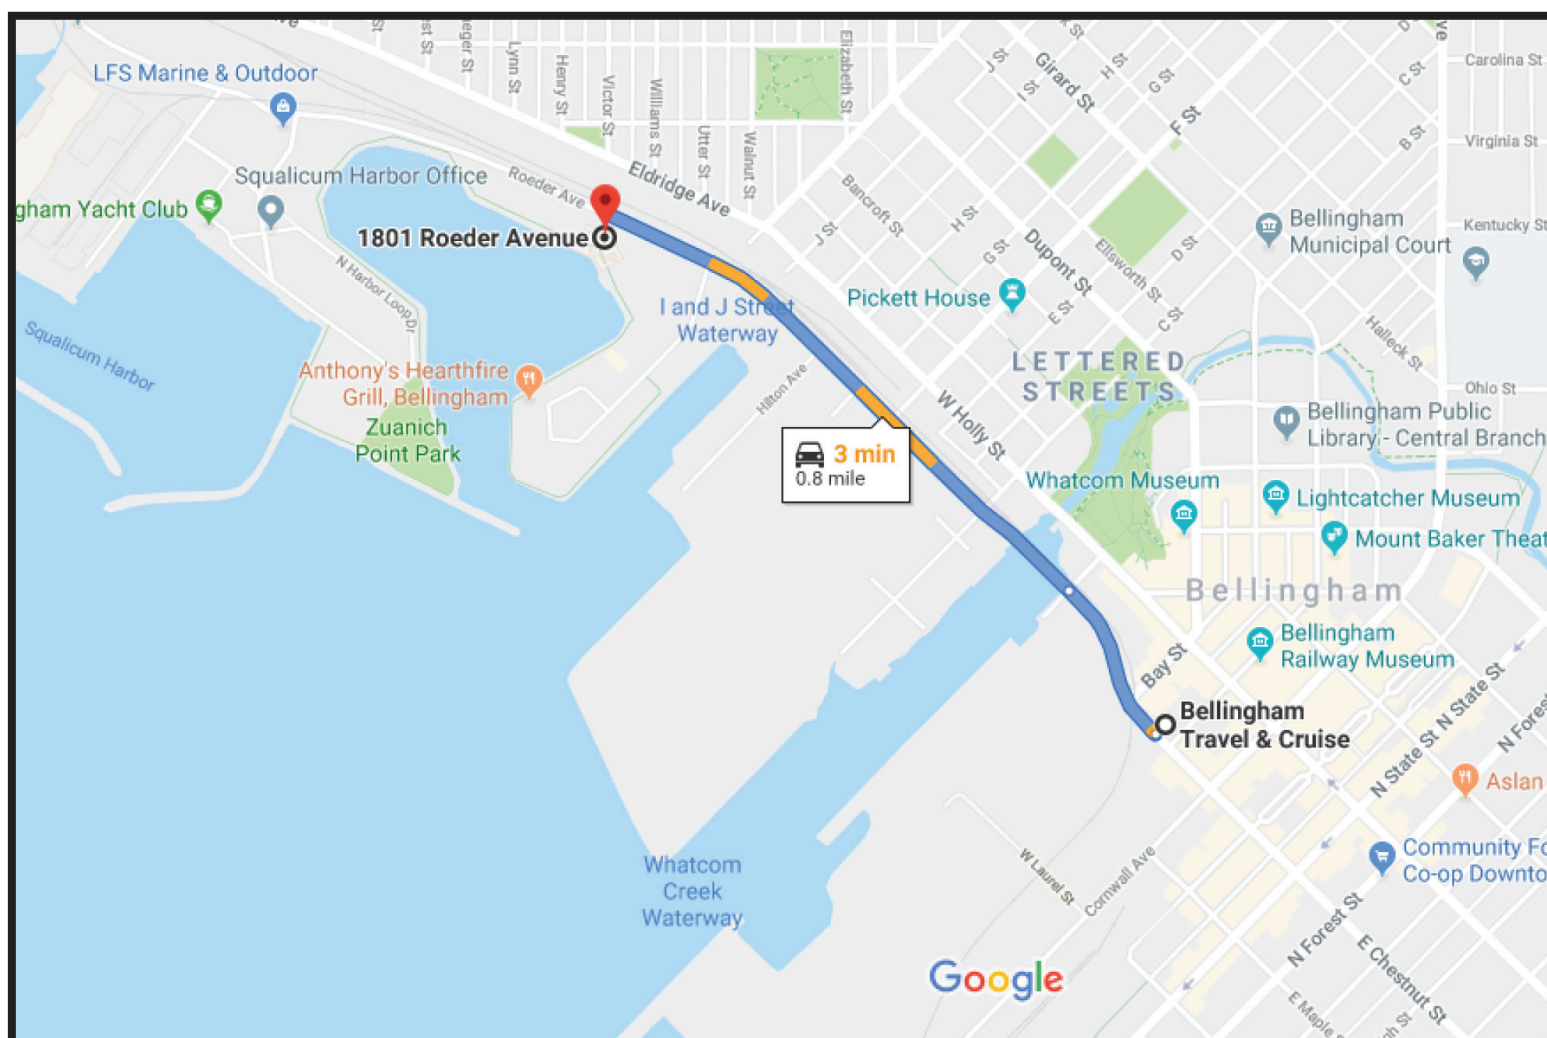

**WE HAVE  
MOVED TO:  
1801 ROEDER AVE  
STE 144 - HARBOR CENTER  
NEXT LEFT AFTER HOTEL BELLWETHER  
LOOK FOR OUR BANNER!**

**CALL US IF YOU NEED DIRECTIONS,  
OUR NUMBER STAYED THE SAME!  
360-733-1270**